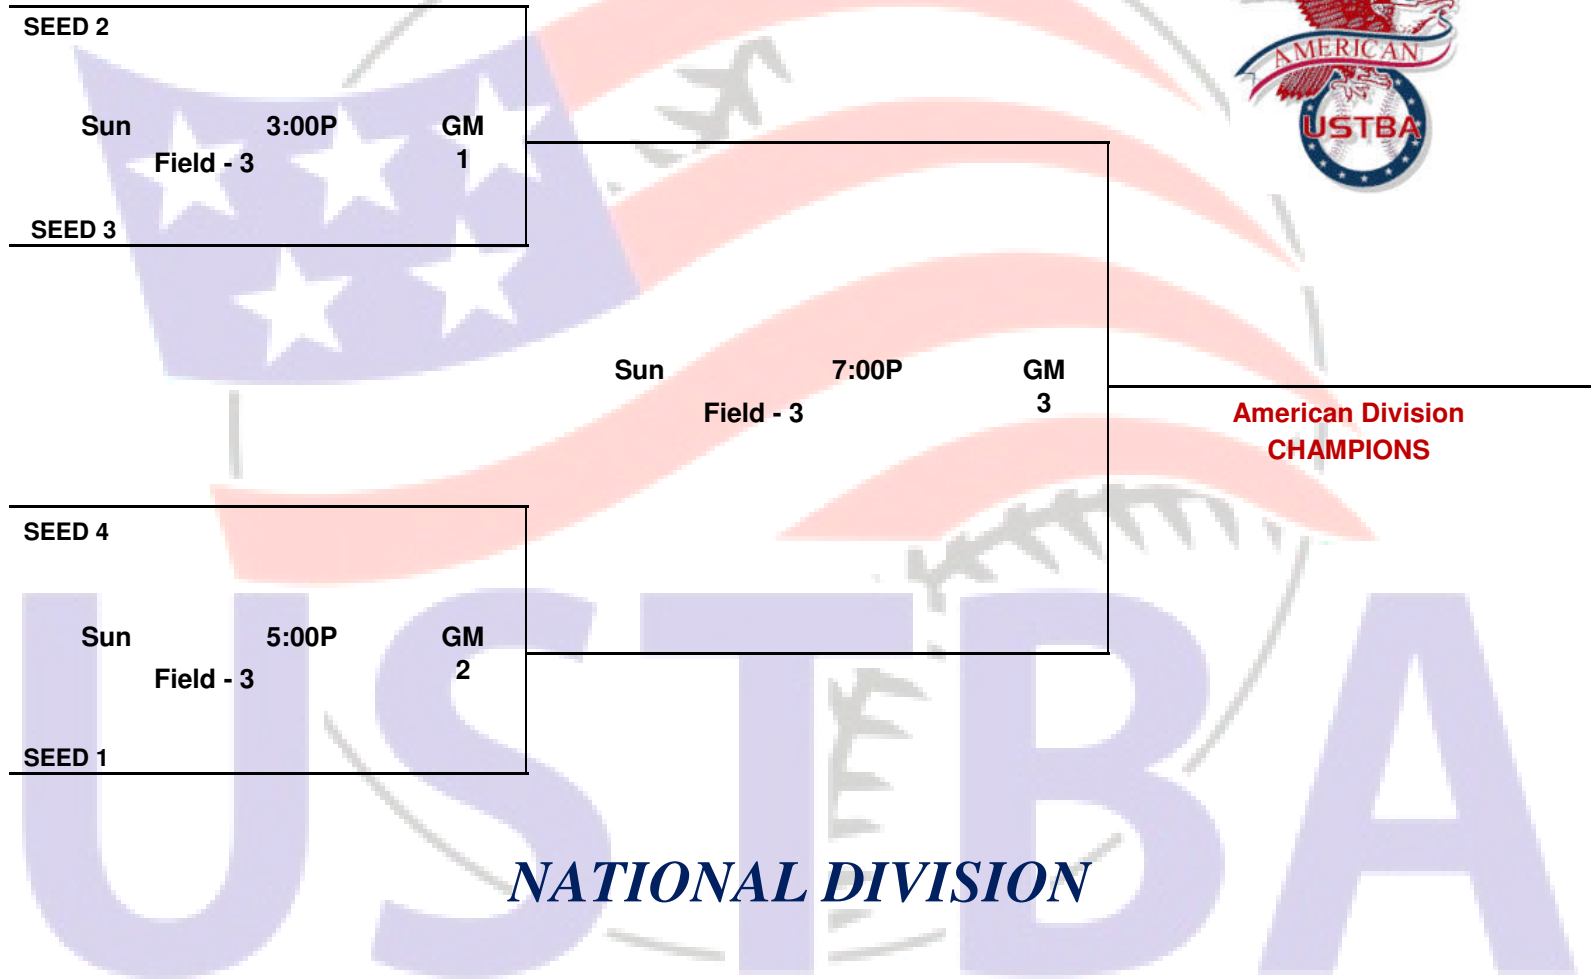

2009 Battle By The Creek
14U

Record	RA	RS	Team	USTBA #	Record	RA	RS	Team	USTBA #

POOL PLAY

GM	Day	Field	Time	TEAM	TEAM
1	Fri	L 3	8:15P	East Cobb Raiders	Northview Titans
2	Sat	L 3	9:00A	South Paulding Spartans	Georgia Lynx
3	Sat	L 3	11:00A	Tri City Stixx	South Paulding Spartans
4	Sat	LS 3	12:00N	Georgia Lynx	Georgia Titans
5	Sat	L 3	1:00P	Newnan	Paulding Razorbacks
6	Sat	L 3	3:00P	Tri City Stixx	Newnan
7	Sat	L 3	5:00P	East Cobb Raiders	Paulding Razorbacks
8	Sat	L 3	7:00P	Georgia Titans	Northview Titans

Divisional Seeding will be determined by the following –
1. Pool Record 2. Runs Allowed 3. Runs Scored 4. Run Differential 5. Coin Flip

AMERICAN DIVISION

NATIONAL DIVISION