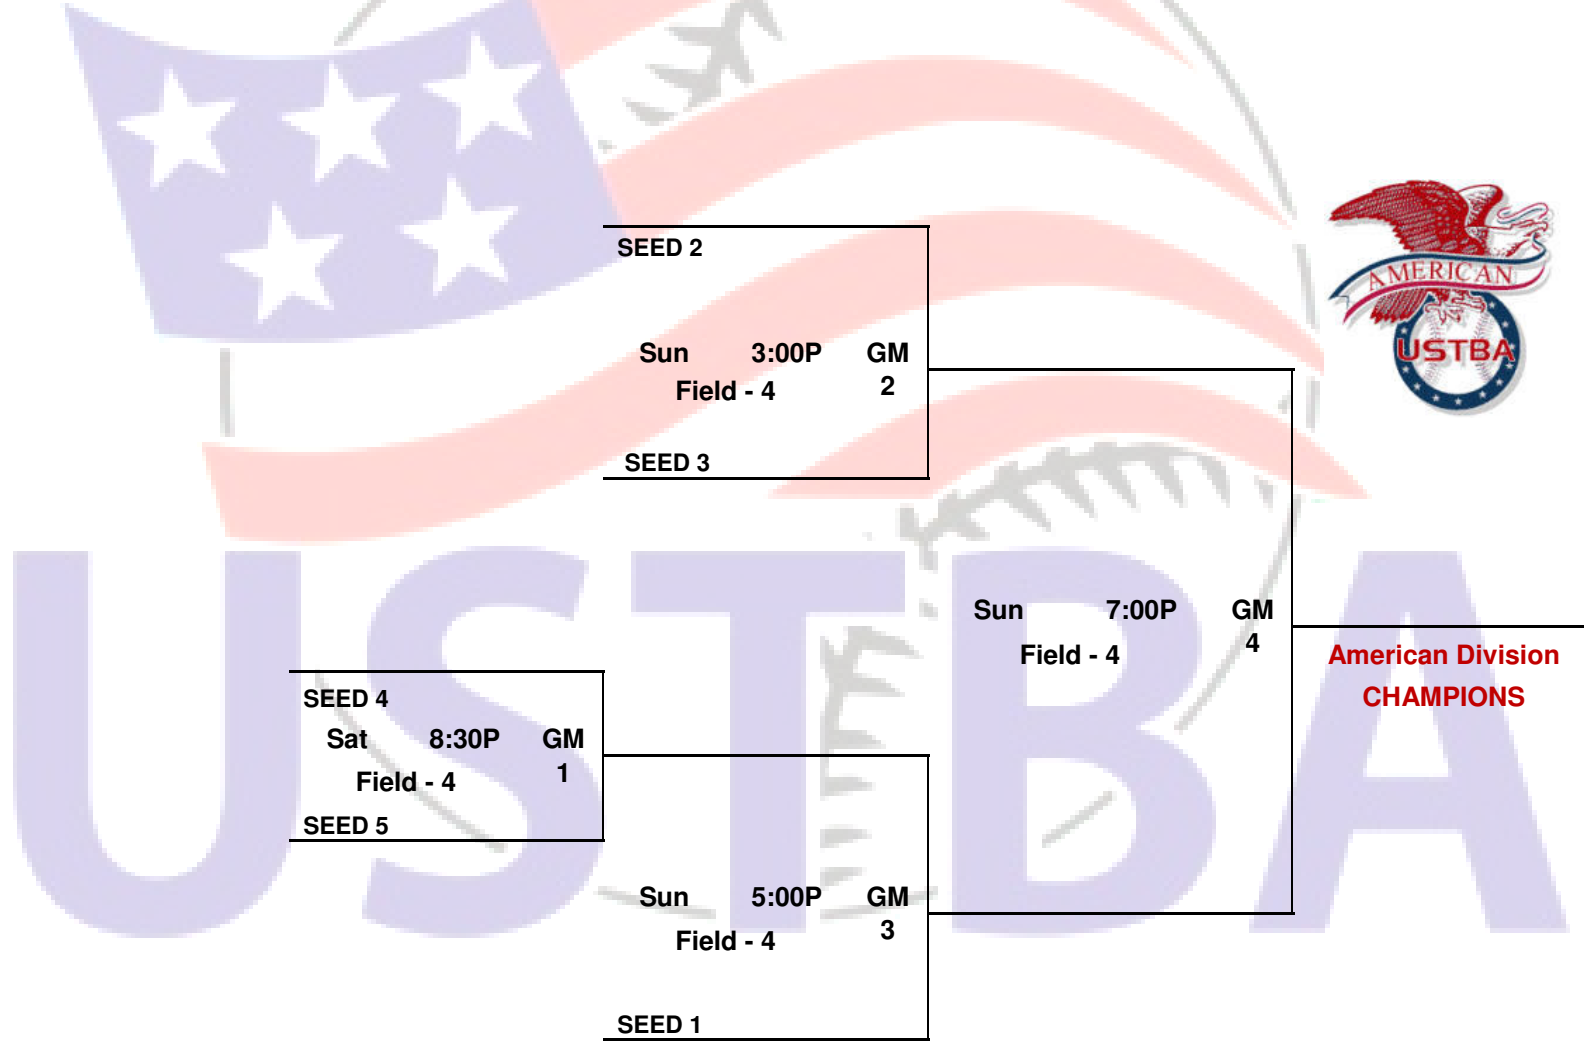

2009 Battle By The Creek
12U

Record	RA	RS	Team	USTBA #	Record	RA	RS	Team	USTBA #
				0000					0000

POOL PLAY

GM	Day	Field	Time	TEAM	TEAM
1	Fri	L - 4	6:15P	OP Red Sox	Kennesaw Mustangs
2	Fri	L - 4	8:15P	Powder Springs Titans	Kennesaw Cobras
3	Sat	L - 4	9:00A	Sharon Springs Spartans	11U EC Longhorns
4	Sat	L - 4	10:50A	Sandy Plains Prowlers	Sharon Springs Spartans
5	Sat	C - 2	12:00N	11U EC Longhorns	Kennesaw Cobras
6	Sat	L - 4	12:40P	Johns Creek Jaguars	EC Braves
7	Sat	C - 2	2:00P	12U EC Longhorns	Sandy Plains Prowlers
8	Sat	L - 4	2:30P	EC Braves	OP Red Sox
9	Sat	C - 2	4:00P	Powder Springs Titans	Johns Creek Jaguars
10	Sat	L - 4	4:30P	12U EC Longhorns	Kennesaw Mustangs

Divisional Seeding will be determined by the following -
1.Pool Record 2. Runs Allowed 3. Runs Scored 4. Run Differential 5. Coin Flip

AMERICAN DIVISION

2009 Battle By The Creek
12U

NATIONAL DIVISION

SEED 2

Sun 9:00A GM
Field - 4 2

SEED 3

Sun 1:00P GM
Field - 4 4

National Division
CHAMPIONS

SEED 4
Sun 6:30P GM
Field - 4 1
SEED 5

Sun 11:00A GM
Field - 4 3

SEED 1

USTBA